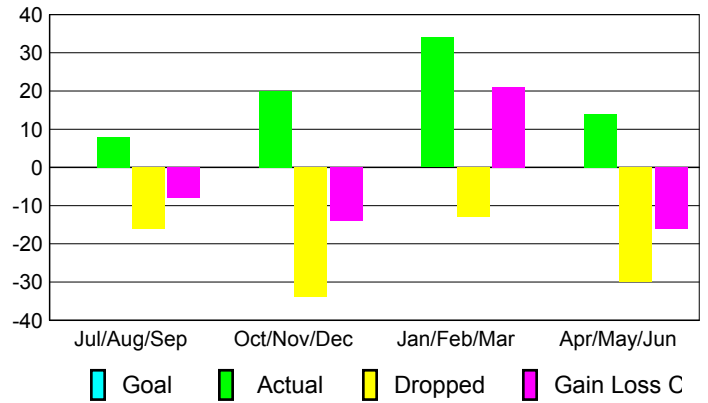

Membership Results 2009-2010

Goal, New, Dropped, Gain/Loss