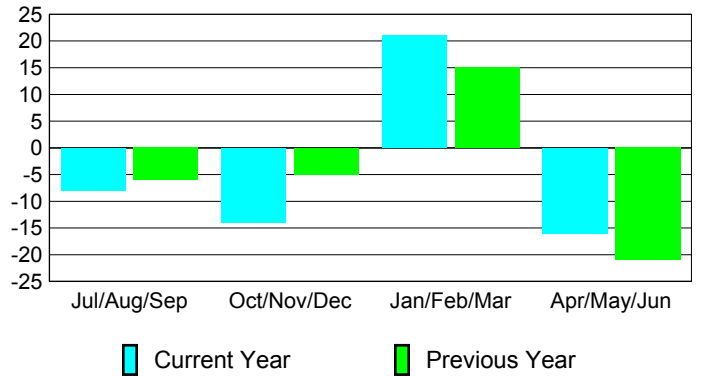

**Membership Results
2009-2010**

**Membership
2008-2009**

Month	Net Memb Goal	Actual New Memb	Actual Dropped Memb	Gain/Loss of Memb	Gain/Loss of Memb
Jul/Aug/Sep	0	8	-16	-8	-6
Oct/Nov/Dec	0	20	-34	-14	-5
Jan/Feb/Mar	0	34	-13	21	15
Apr/May/June	0	14	-30	-16	-21
Totals	0	76	-93	-17	-17

Membership Results 2009-2010

Goal, New, Dropped, Gain/Loss

Comparison of Membership Gain/Loss

Current Year Compared to the Previous Year

Gender Comparison 2009-2010